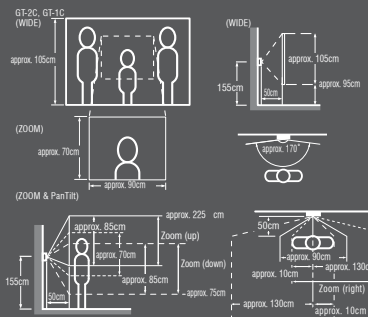

ΘΕΣΗ ΚΑΜΕΡΑΣ & ΕΙΚΟΝΑΣ ΠΕΡΙΟΧΗΣ ΠΡΟΒΟΛΗΣ