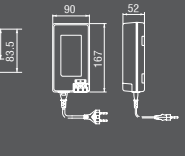

< PS-2420S, PS-2420LL, PS-2420 >